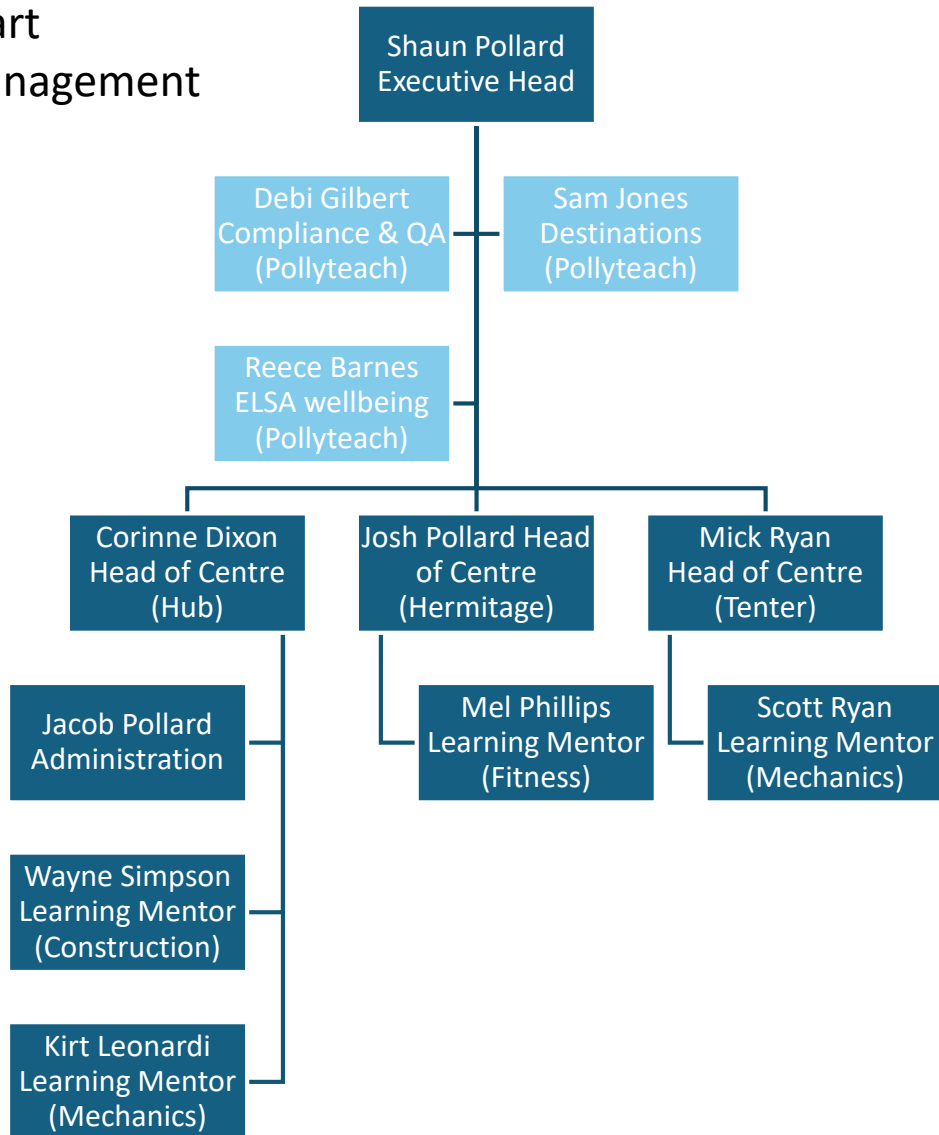

Jumpstart Line Management

Supervision

SP	DG	MR	CD	JP
Debi Sam Corinne Mick	Jacob Josh	Wayne	Kirt Scott	Mel